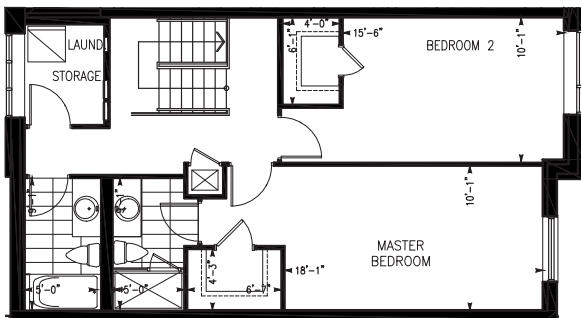

GROUND FLOOR

GROUND FLOOR KEYPLAN

# KELNER

UNIT LW5a

2,069 ft<sup>2</sup>

2<sup>nd</sup> FLOOR

2<sup>nd</sup> FLOOR KEYPLAN

3<sup>rd</sup> FLOOR

3<sup>rd</sup> FLOOR KEYPLAN

## THE LIVE/WORK COLLECTION

Dimensions shown for typical floorplans are not exact, actual sizes may vary. Please contact your leasing consultant for more information.

519-883-8383 · LIVEATTHECOOPERAGE.COM