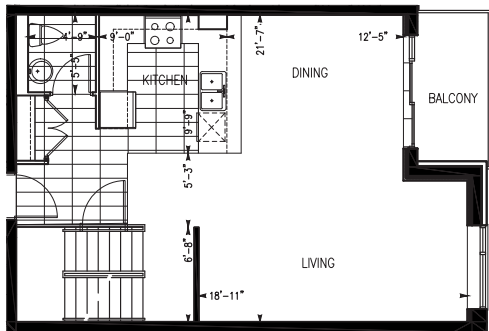

GROUND FLOOR

GROUND FLOOR KEYPLAN

ROEDING

UNIT LW4a

2,191 ft²

2nd FLOOR

2nd FLOOR KEYPLAN

3rd FLOOR

3rd FLOOR KEYPLAN

THE LIVE/WORK COLLECTION

Dimensions shown for typical floorplans are not exact, actual sizes may vary. Please contact your leasing consultant for more information.

519-883-8383 · LIVEATTHECOOPERAGE.COM