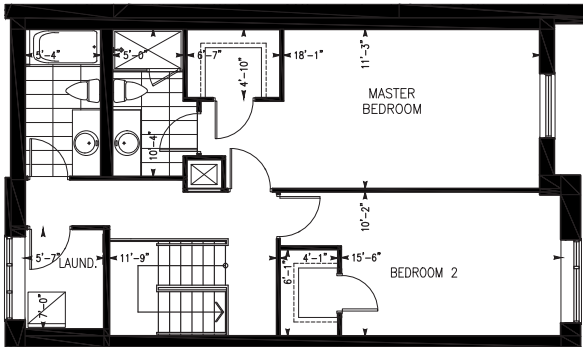

GROUND FLOOR

GROUND FLOOR KEYPLAN

ROEDING

UNIT LW4a

2,191 ft²

2nd FLOOR

2nd FLOOR KEYPLAN

3rd FLOOR

3rd FLOOR KEYPLAN

THE LIVE/WORK COLLECTION

Dimensions shown for typical floorplans are not exact, actual sizes may vary. Please contact your leasing consultant for more information.

519-883-8383 · LIVEATTHECOOPERAGE.COM