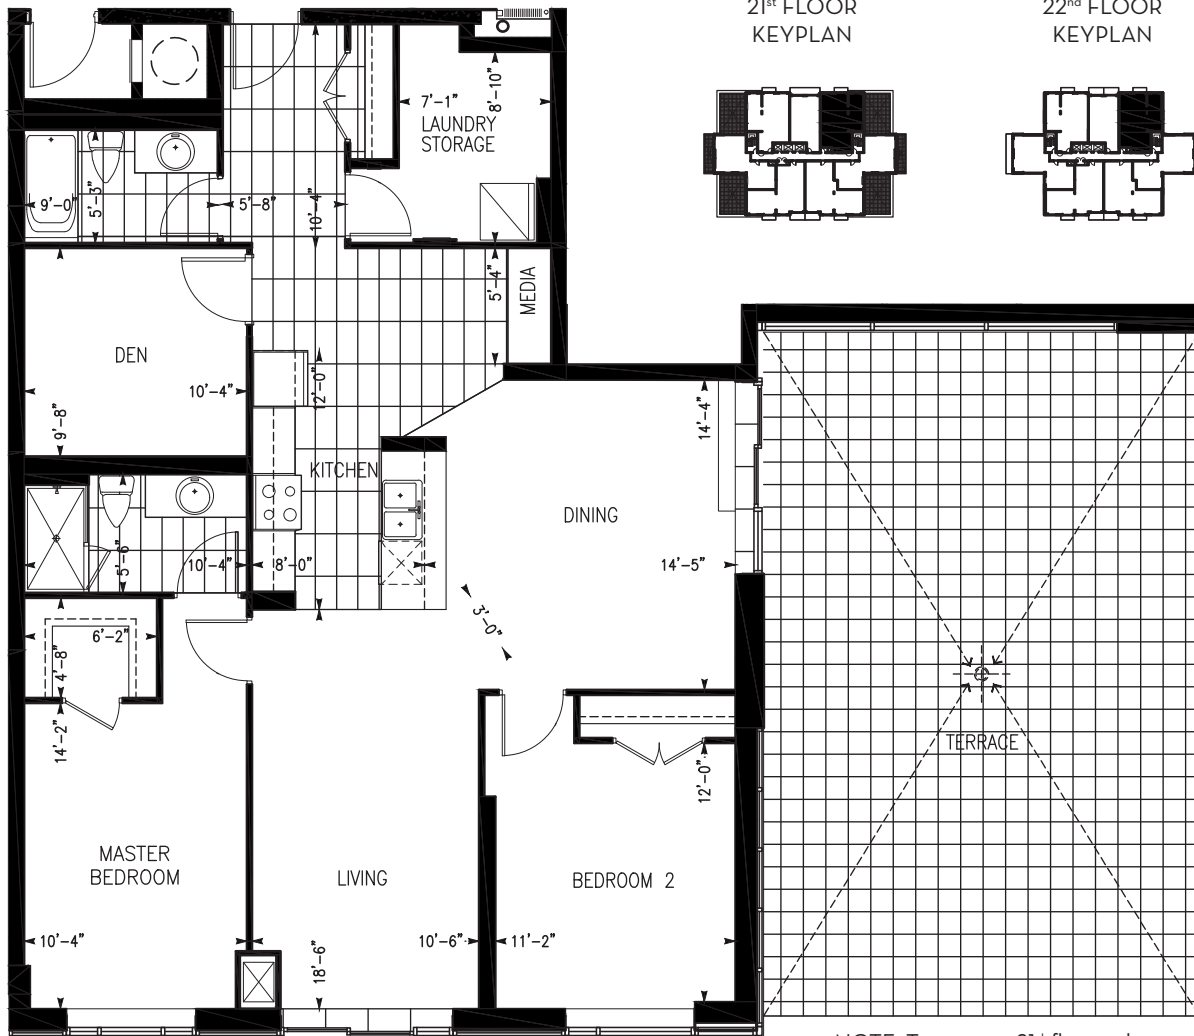

BOLEN

UNITS 2106 & 2206

1,461 ft²

21st FLOOR
KEYPLAN

22nd FLOOR
KEYPLAN

NOTE: Terrace on 21st floor only

THE PENTHOUSE COLLECTION

Dimensions shown for typical floorplans are not exact, actual sizes may vary. Please contact your leasing consultant for more information.