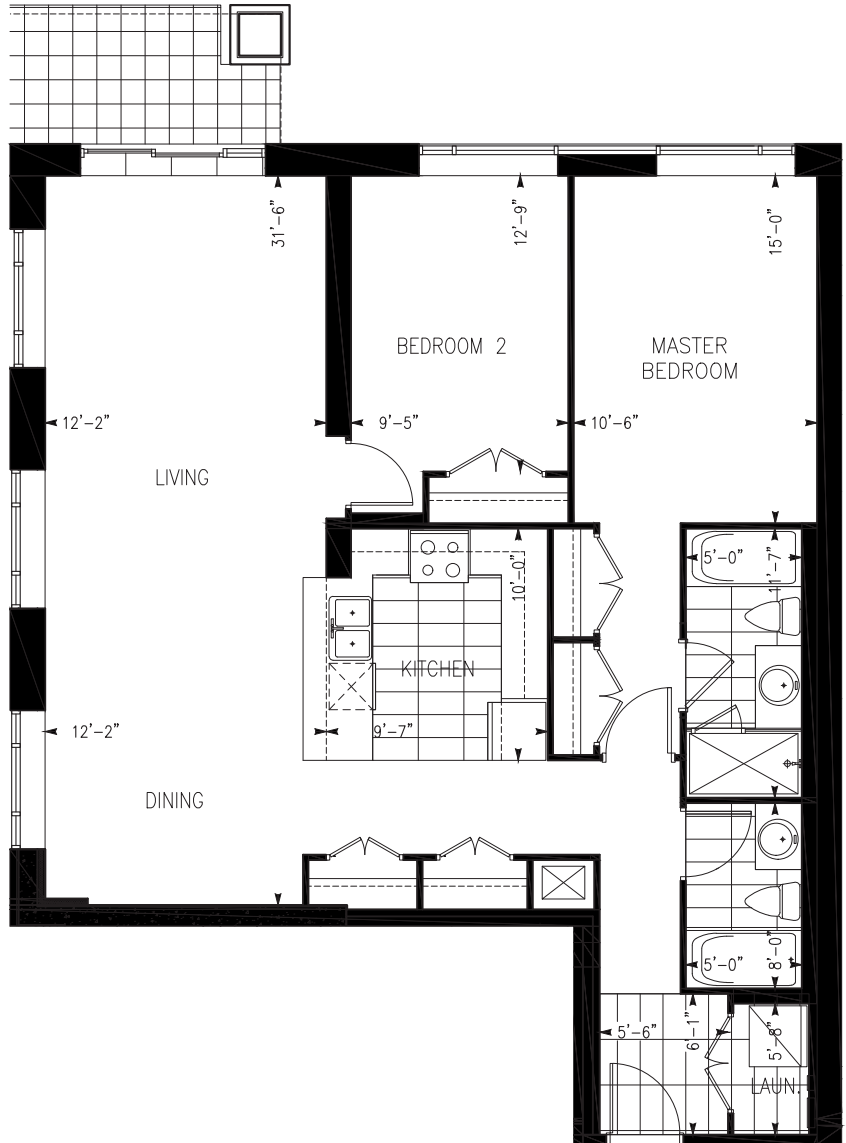

SCHEAFER

UNIT 104

1,257 ft²

GROUND FLOOR KEYPLAN

THE COOPERAGE COLLECTION

Dimensions shown for typical floorplans are not exact, actual sizes may vary. Please contact your leasing consultant for more information.