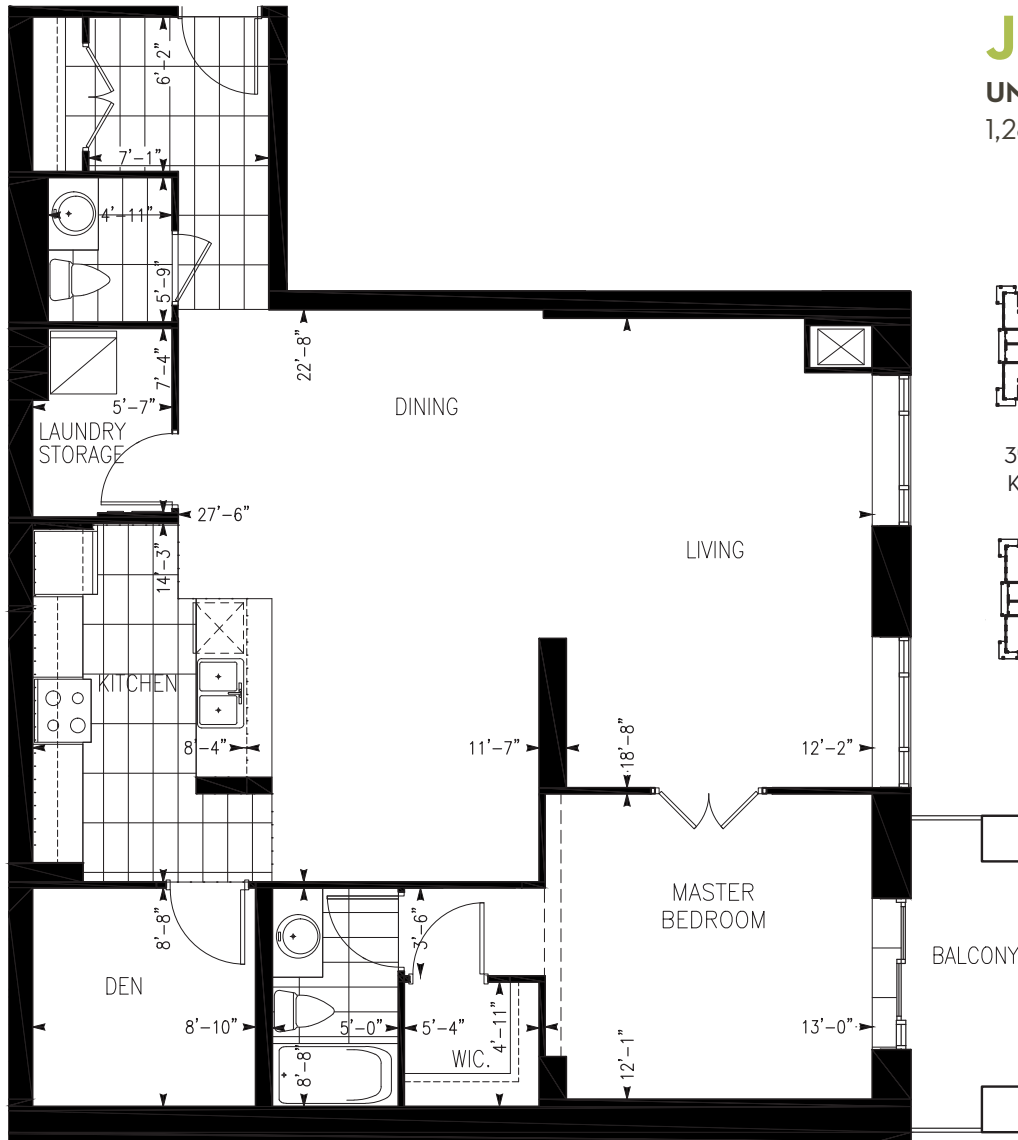

JEFFERY

UNIT 311
1,281 ft²

THE COOPERAGE COLLECTION

Dimensions shown for typical floorplans are not exact, actual sizes may vary. Please contact your leasing consultant for more information.

519-883-8383 · LIVEATTHECOOPERAGE.COM