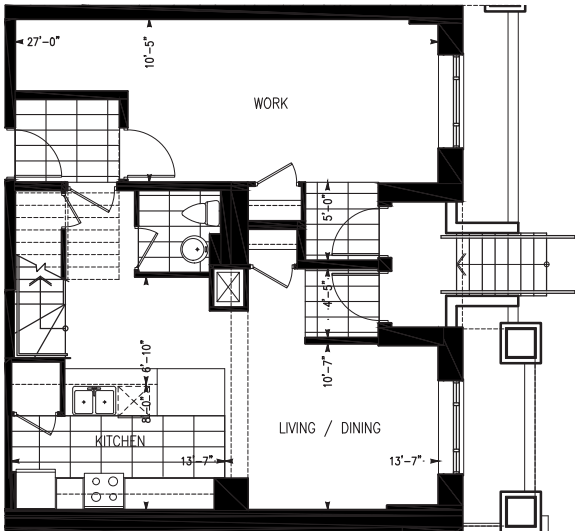

MUELLER

UNIT LW3
1,796 ft²

GROUND FLOOR

2nd FLOOR

THE LIVE/WORK COLLECTION

Dimensions shown for typical floorplans are not exact, actual sizes may vary. Please contact your leasing consultant for more information.