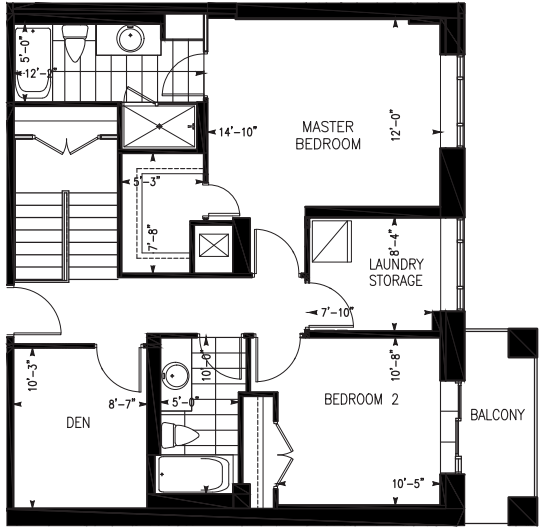

MUELLER

UNIT LW3
1,796 ft²

GROUND FLOOR

2nd FLOOR

THE LIVE/WORK COLLECTION

Dimensions shown for typical floorplans are not exact, actual sizes may vary. Please contact your leasing consultant for more information.