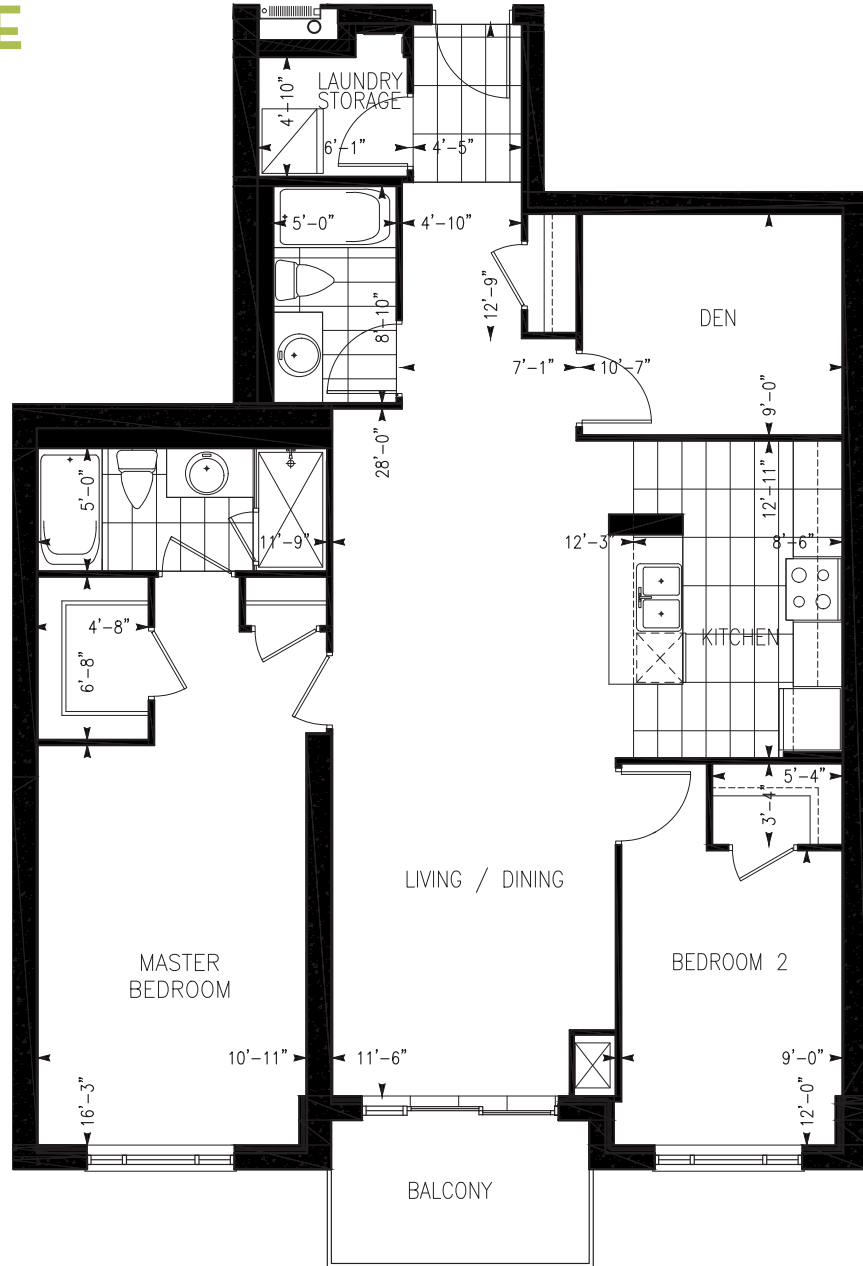

MACKENZIE

UNITS 201 - 1701
1,344 ft²

THE COOPERAGE COLLECTION

Dimensions shown for typical floorplans are not exact, actual sizes may vary. Please contact your leasing consultant for more information.

519-883-8383 · LIVEATTHECOOPERAGE.COM