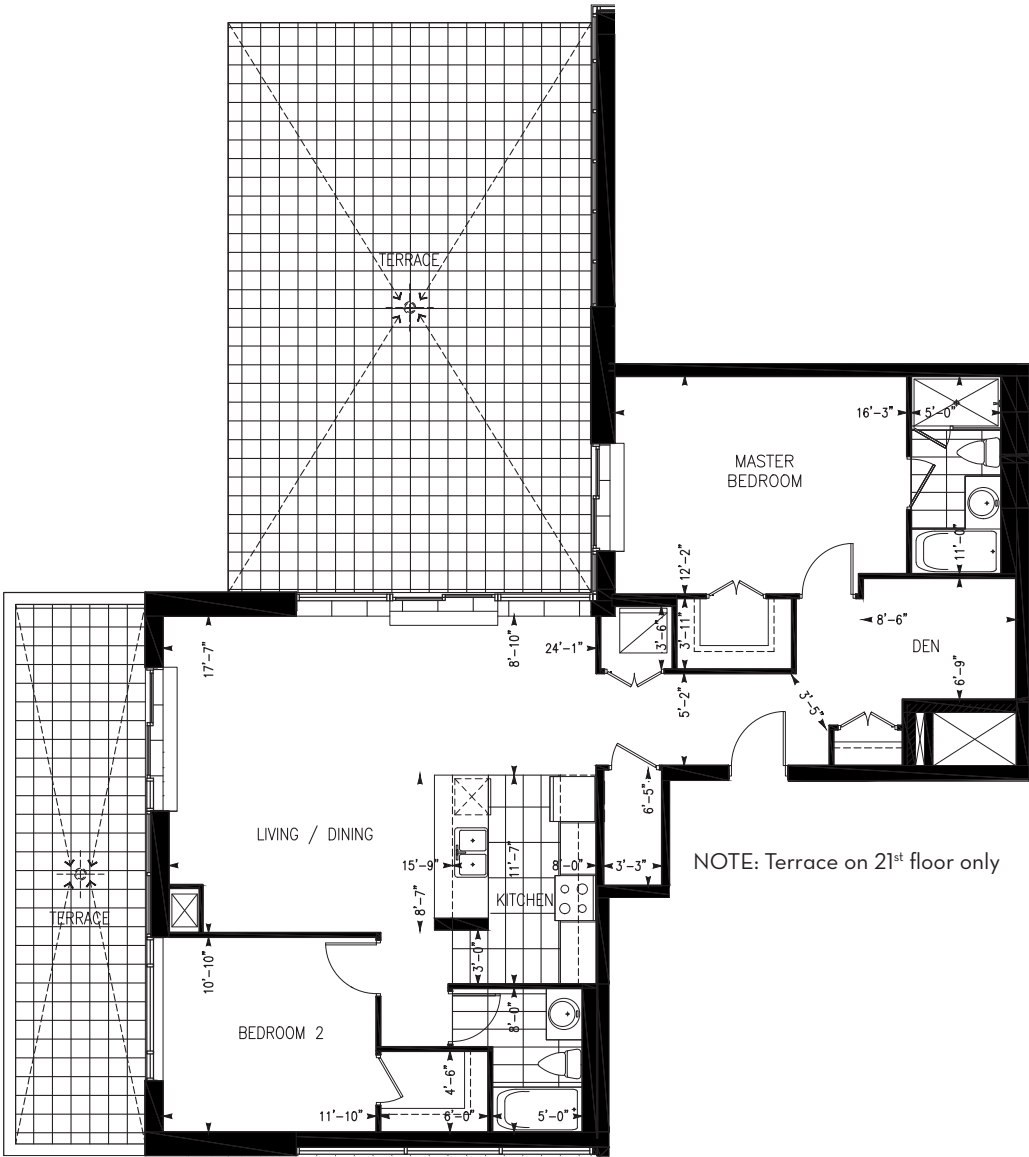

BENNET

UNITS 2102 & 2202
1,345 ft²

21st FLOOR
KEYPLAN

22nd FLOOR
KEYPLAN

THE PENTHOUSE COLLECTION

Dimensions shown for typical floorplans are not exact, actual sizes may vary. Please contact your leasing consultant for more information.