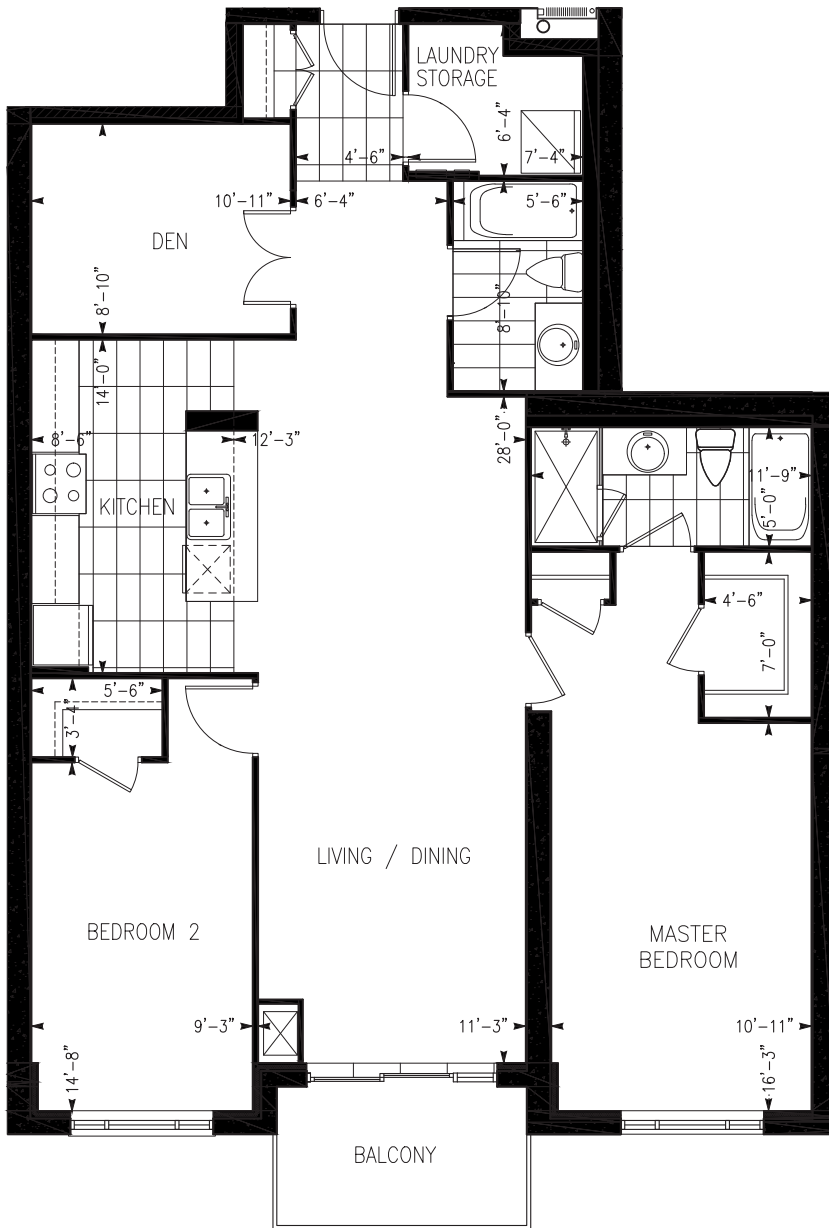

# MAIER

UNITS 412 - 1712

1,404 ft<sup>2</sup>

4<sup>th</sup> FLOOR KEYPLAN

5<sup>th</sup> - 17<sup>th</sup> FLOOR KEYPLAN

## THE COOPAGE COLLECTION

Dimensions shown for typical floorplans are not exact, actual sizes may vary. Please contact your leasing consultant for more information.

519-883-8383 · LIVEATTHECOOPAGE.COM