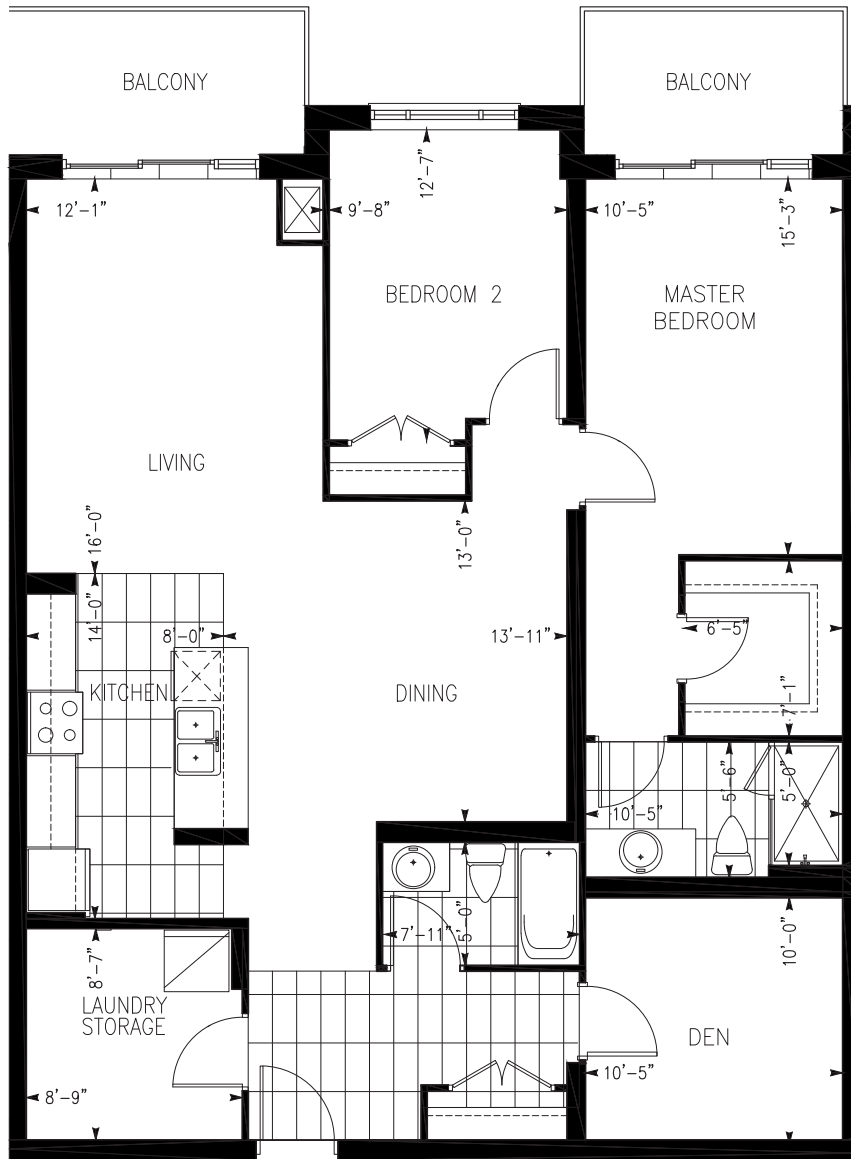

LLOYD

UNITS 1805 - 2005

1,403 ft²

18th FLOOR KEYPLAN

19th FLOOR KEYPLAN

20th FLOOR KEYPLAN

THE SILVER LAKE COLLECTION

Dimensions shown for typical floorplans are not exact, actual sizes may vary. Please contact your leasing consultant for more information.