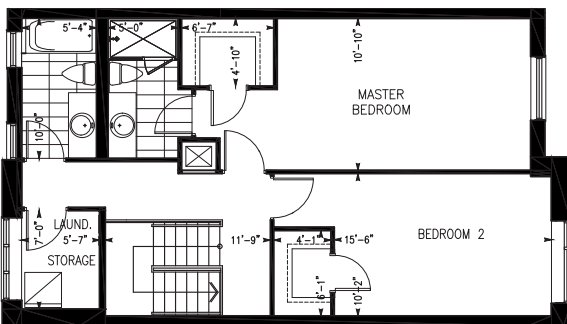

GROUND FLOOR

GROUND FLOOR KEYPLAN

DUNCAN

UNIT LW4

2,118 ft²

2nd FLOOR

2nd FLOOR KEYPLAN

3rd FLOOR

3rd FLOOR KEYPLAN

THE LIVE/WORK COLLECTION

Dimensions shown for typical floorplans are not exact, actual sizes may vary. Please contact your leasing consultant for more information.

519-883-8383 · LIVEATTHECOOPERAGE.COM