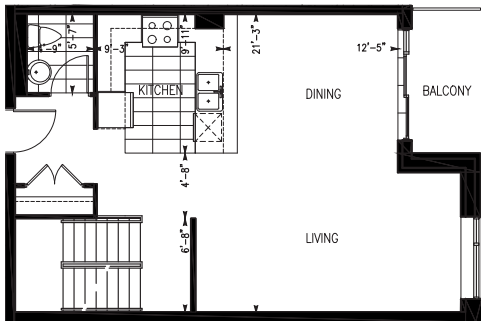

GROUND FLOOR

GROUND FLOOR KEYPLAN

DUNCAN

UNIT LW4

2,118 ft²

2nd FLOOR

2nd FLOOR KEYPLAN

3rd FLOOR

3rd FLOOR KEYPLAN

THE LIVE/WORK COLLECTION

Dimensions shown for typical floorplans are not exact, actual sizes may vary. Please contact your leasing consultant for more information.

519-883-8383 · LIVEATTHECOOPERAGE.COM