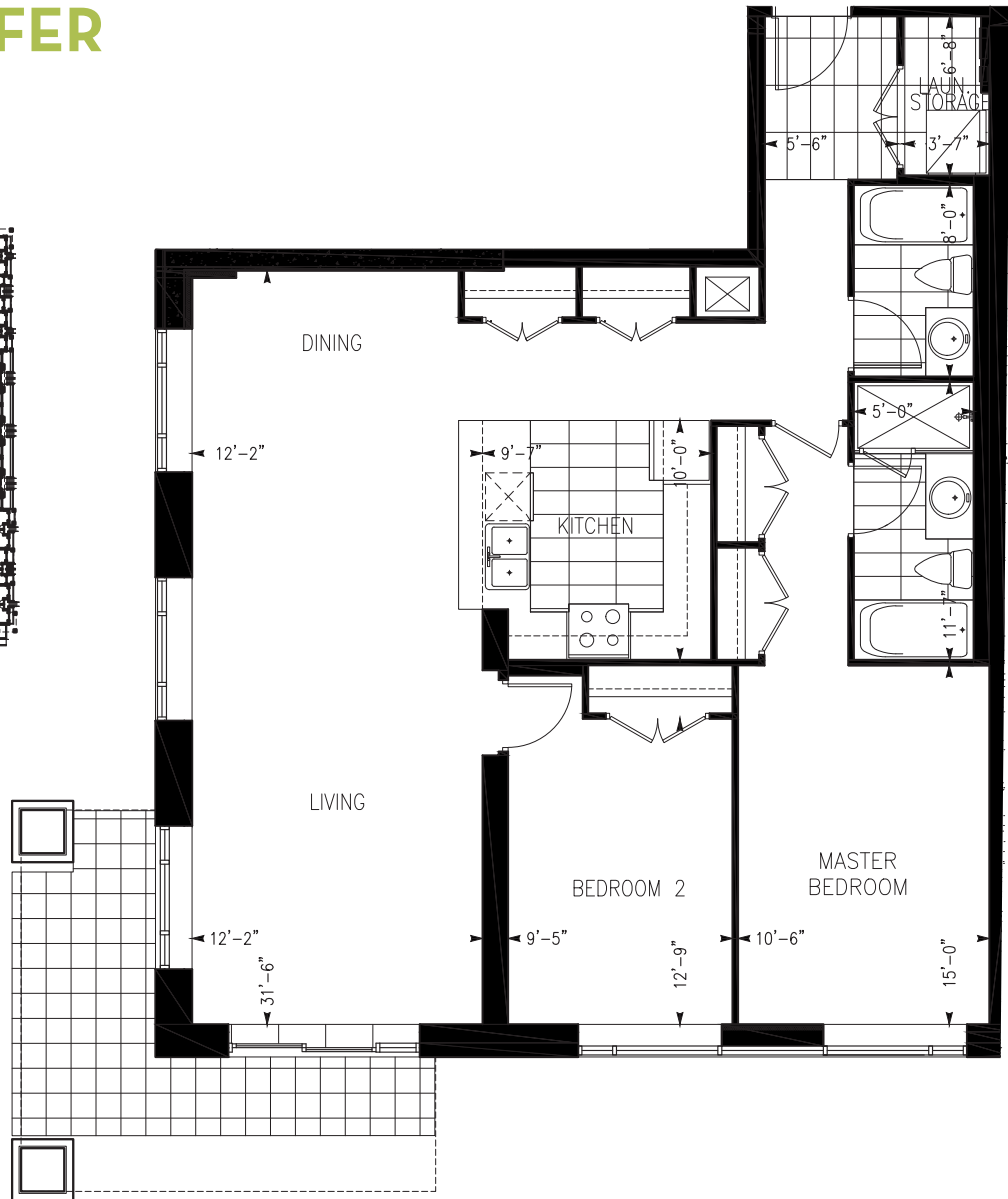

SCHEAFER

UNIT 102

1,285 ft²

THE COOPERAGE COLLECTION

Dimensions shown for typical floorplans are not exact, actual sizes may vary. Please contact your leasing consultant for more information.

519-883-8383 · LIVEATTHECOOPERAGE.COM