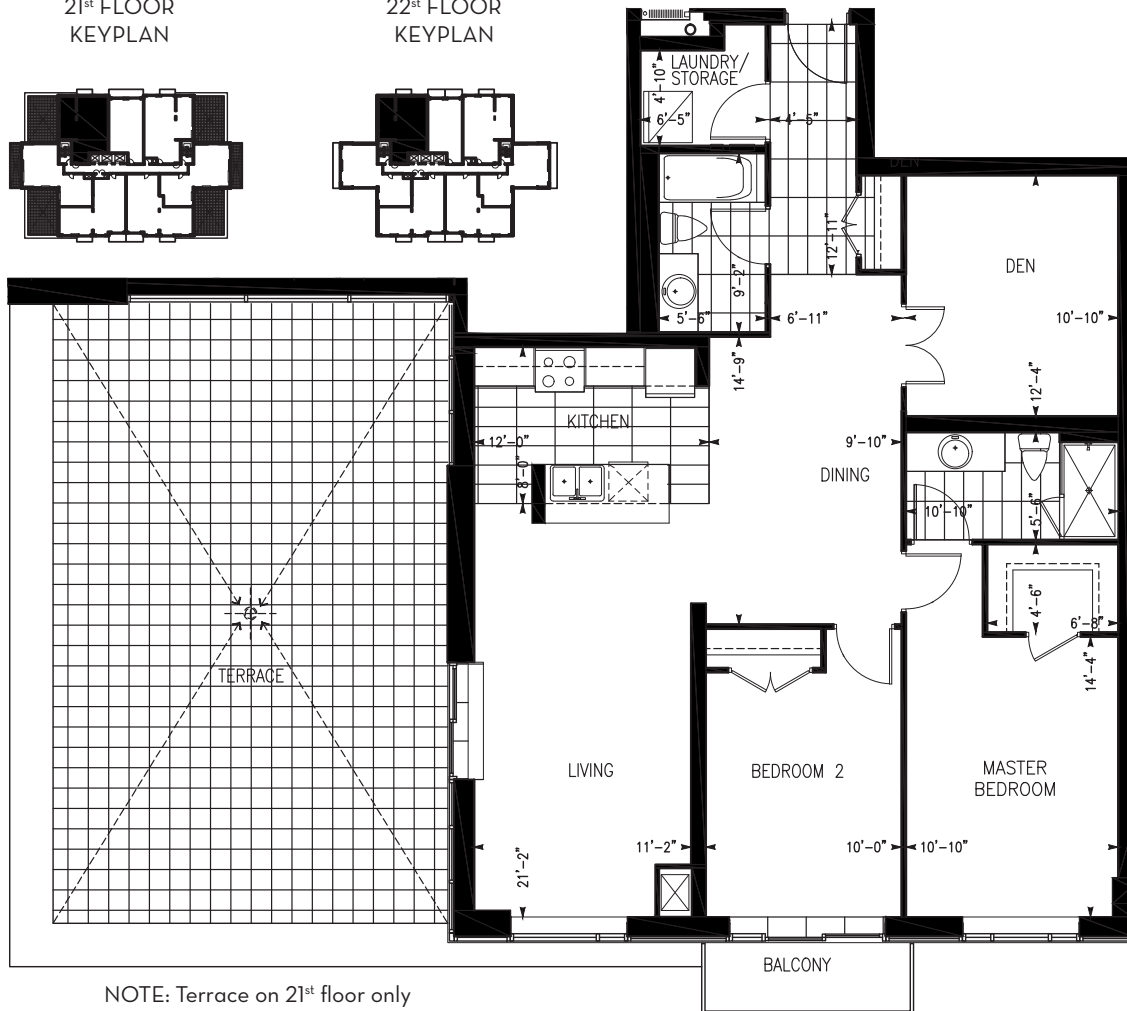

# JEROME

UNITS 2101 & 2201

1,401 ft<sup>2</sup>

21<sup>st</sup> FLOOR  
KEYPLAN

22<sup>nd</sup> FLOOR  
KEYPLAN

NOTE: Terrace on 21<sup>st</sup> floor only

## THE PENTHOUSE COLLECTION

Dimensions shown for typical floorplans are not exact, actual sizes may vary. Please contact your leasing consultant for more information.

519-883-8383 · LIVEATTHECOOPERAGE.COM